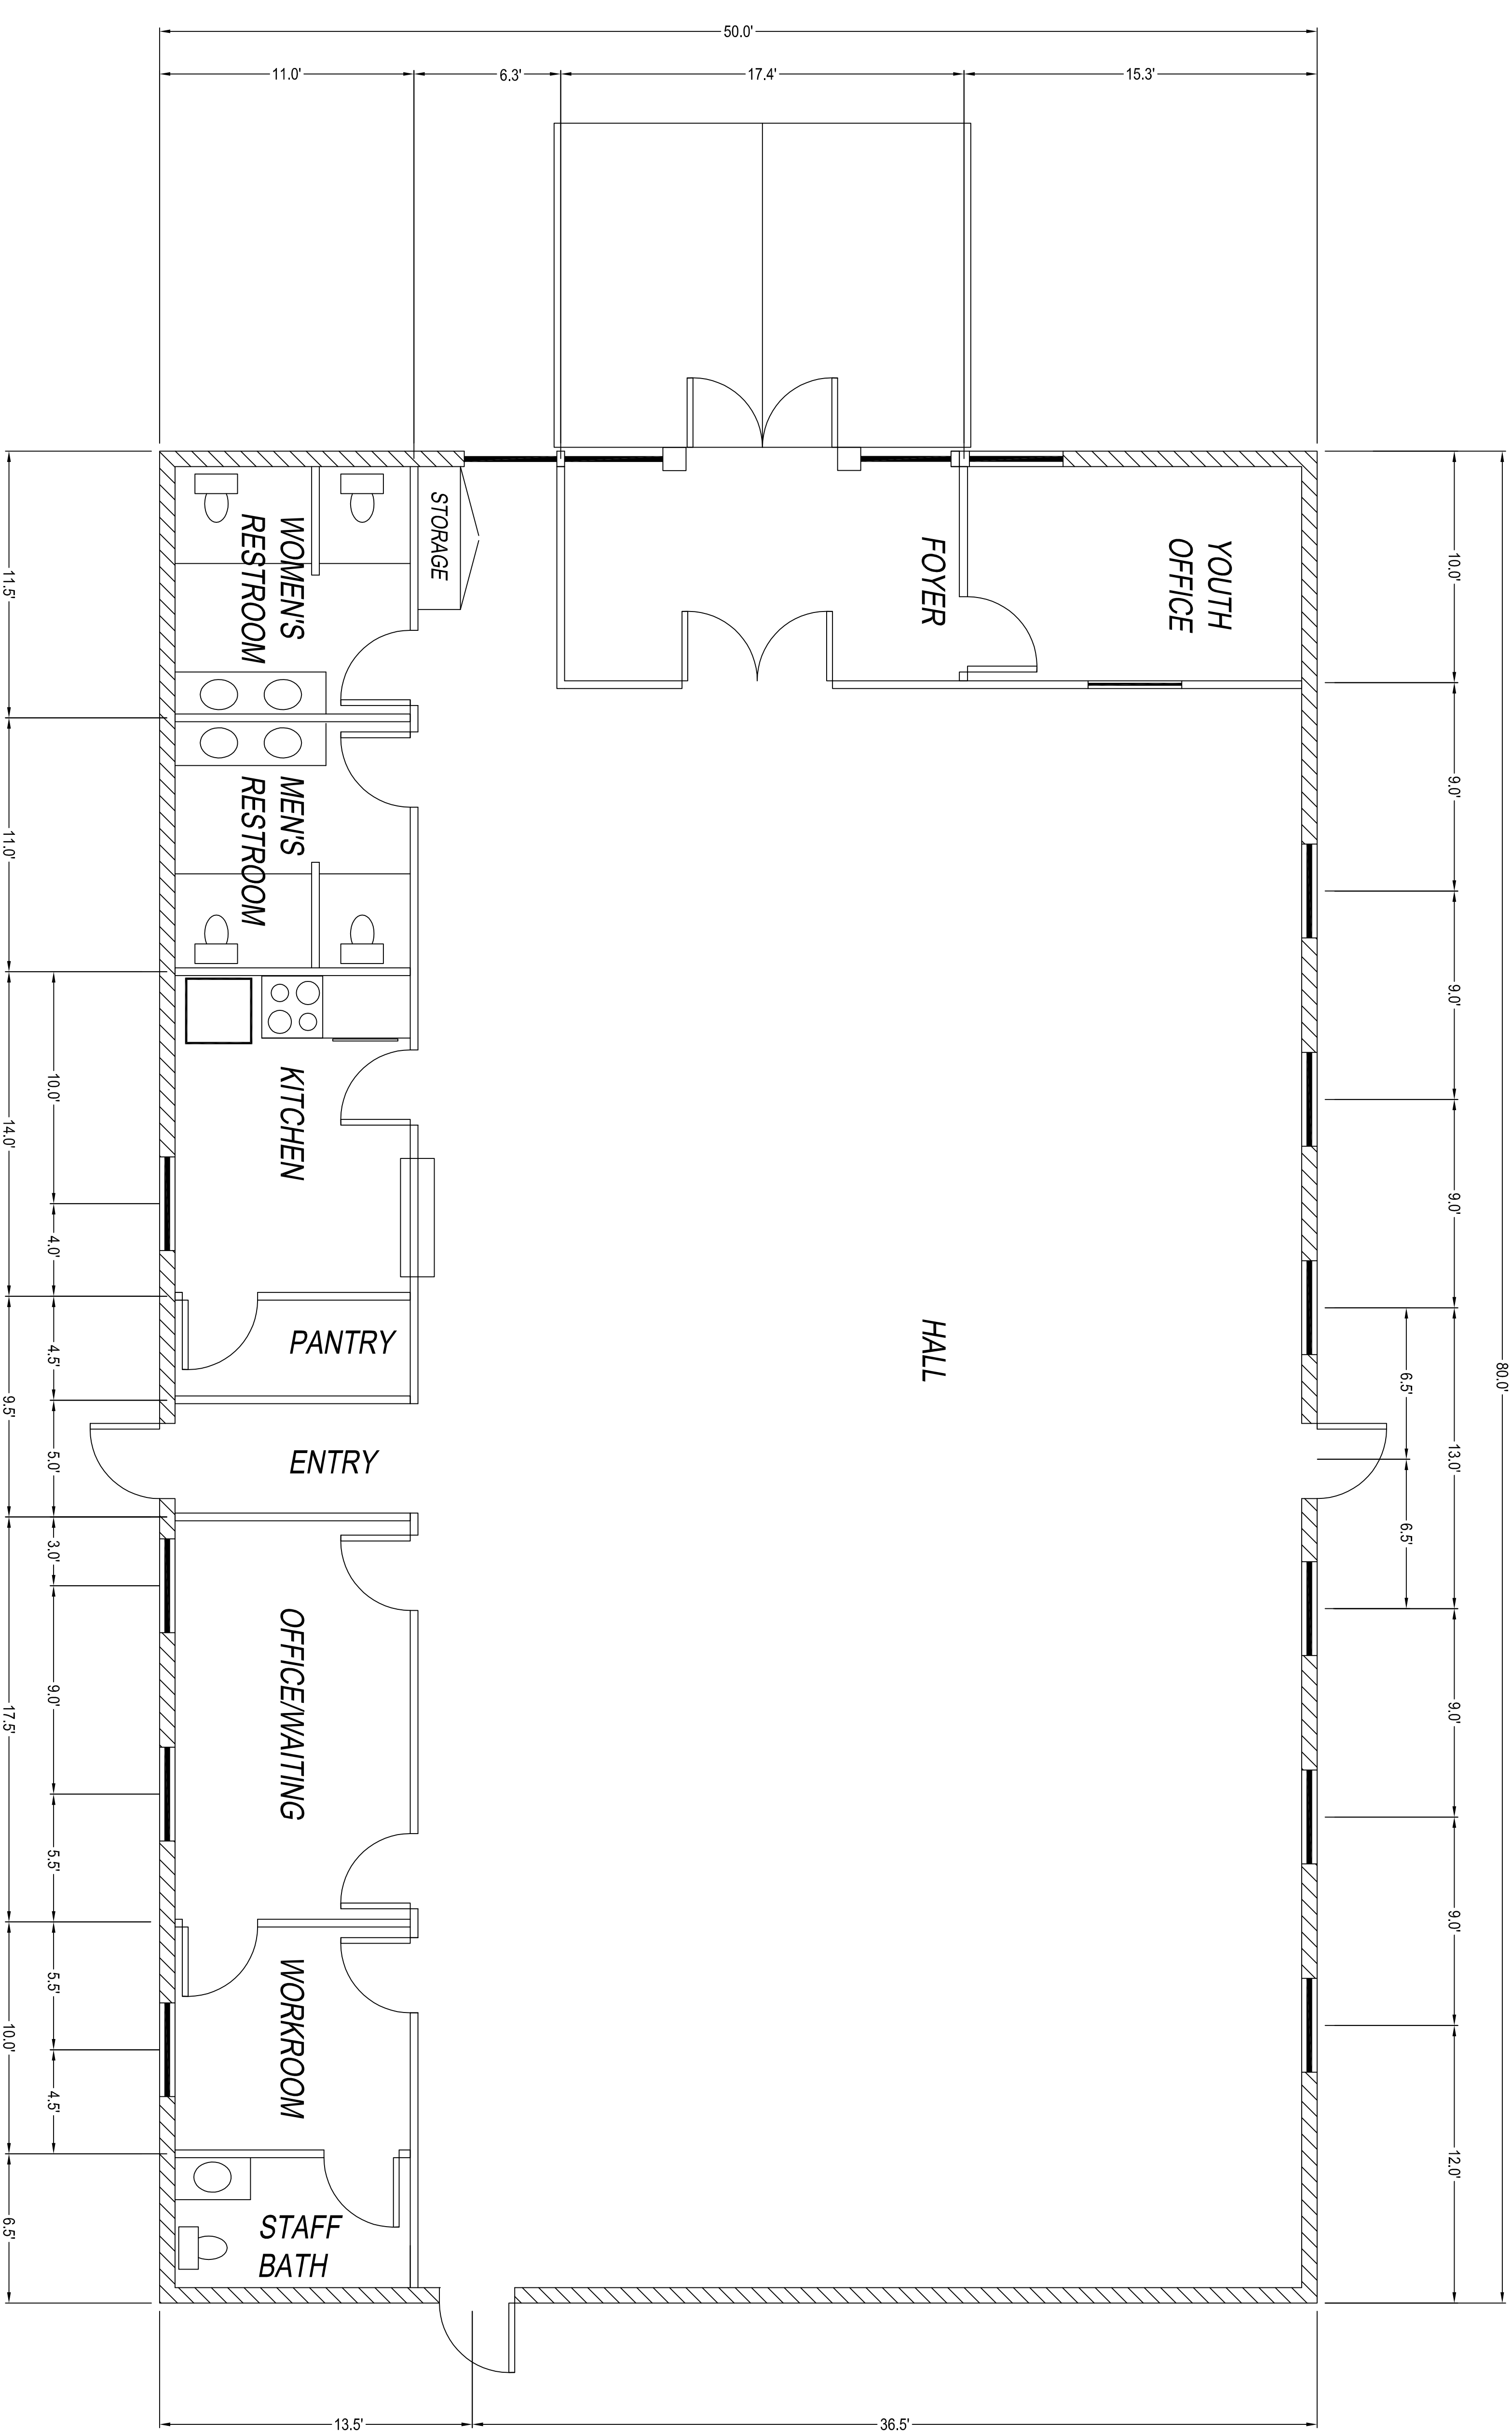

SCALE: 1" = 20'-0"

NO.	DATE	DESCRIPTION
1	4-23-20	CONCEPT
2	4-23-20	SCALE: 1" = 4'-0"

ST Thomas Orthodox Church
620 N. Rockwell, Oklahoma City, OK
BUILDING PLAN
DATE: 4-23-20
DRAWN BY: JRM
SHEET: 3
DWG: SP3

PRELIMINARY COPY ONLY
NOT A SIGNED/SEALED DOCUMENT

Digital Drafting & Design
12328 Shoreline Court
Oklahoma City, OK 73170
405-464-2020