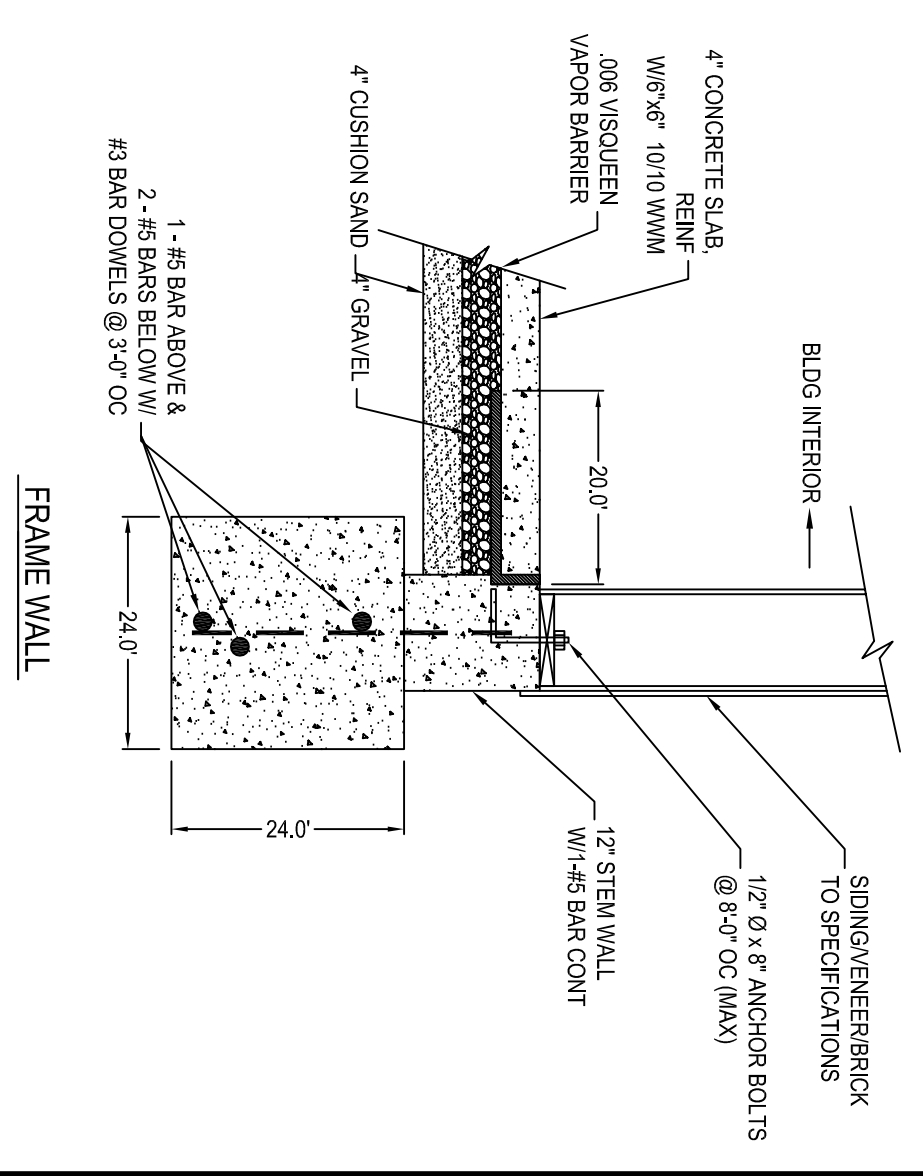

SCALE: 1" = 20'-0"

NO.	DATE	DESCRIPTION
1	4-23-20	CONCEPT
2	4-23-20	SCALE: 1" = 4'-0"

ST Thomas Orthodox Church
620 N. Rockwell, Oklahoma City, OK
BUILDING PLAN
DATE: 4-23-20
DRAWN BY: JRM
SHEET: 3
DWG: SP3

PRELIMINARY COPY ONLY
NOT A SIGNED/SEALED DOCUMENT

Digital Drafting & Design
12328 Shoreline Court
Oklahoma City, OK 73170
405-464-2020