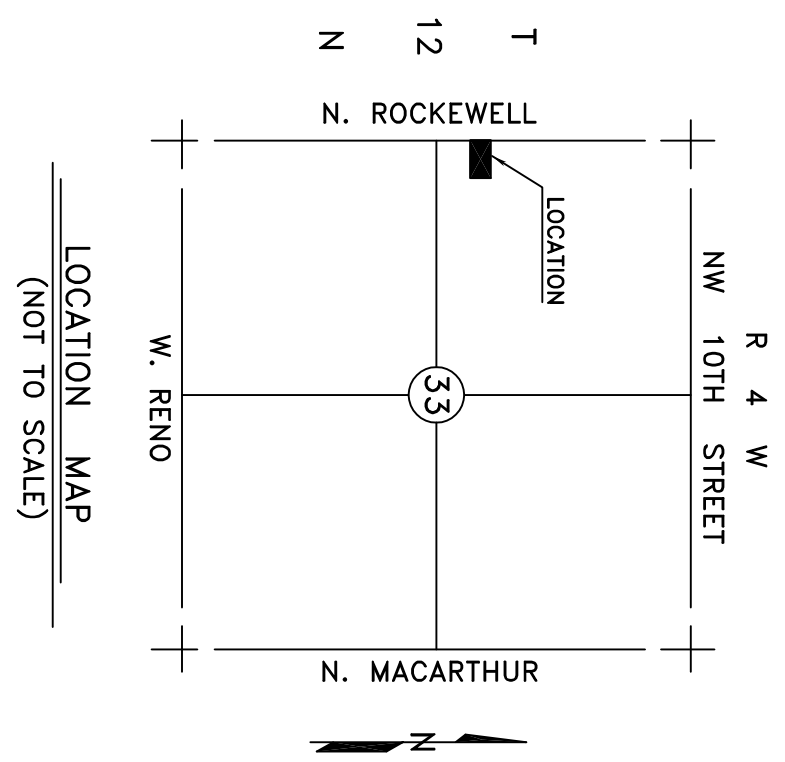

SCALE: 1" = 20'-0"

NO.	DATE	DESCRIPTION
1	4-23-20	CONCEPT
2	4-23-20	SCALE: 1" = 4'-0"

ST Thomas Orthodox Church
620 N. Rockwell, Oklahoma City, OK
BUILDING PLAN
DATE: 4-23-20
DRAWN BY: JRM
SHEET: 3
DWG: SP3

PRELIMINARY COPY ONLY
NOT A SIGNED/SEALED DOCUMENT

Digital Drafting & Design
12328 Shoreline Court
Oklahoma City, OK 73170
405-464-2020