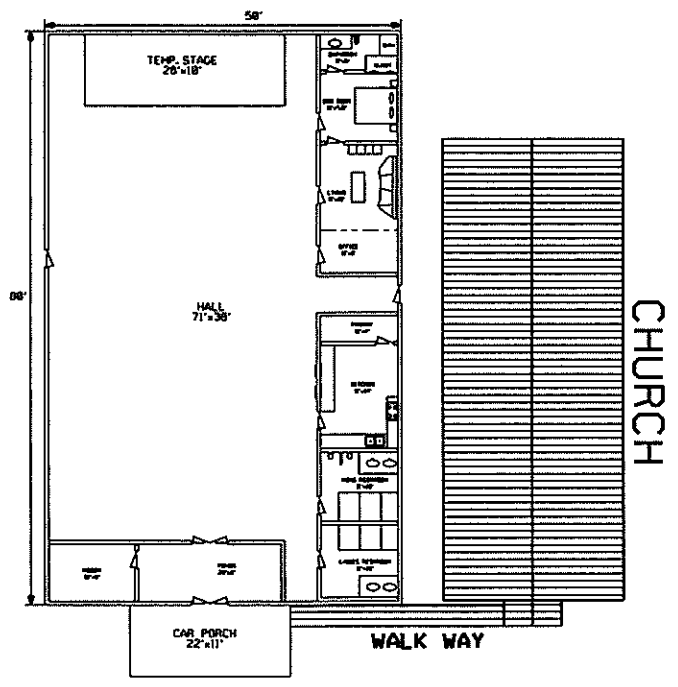

# ST. THOMAS ORTHODOX CHURCH. SILVER JUBILEE HALL

All The Dimension Are Approximate

	AREA
HALL	2698.00sqft
FOYER	160.00sqft
BEH ROOM	104.00sqft
BATH ROOM	55.00sqft
LIVING	132.00sqft
OFFICE	66.00sqft
REST ROOM(KM)	110.00sqft
REST ROOM(KL)	110.00sqft
PANTRY	44.00sqft
KITCHEN	154.00sqft
MCOOSM	98.00sqft
OPEN AREA	265.00sqft
TOTAL	4000.00sqft